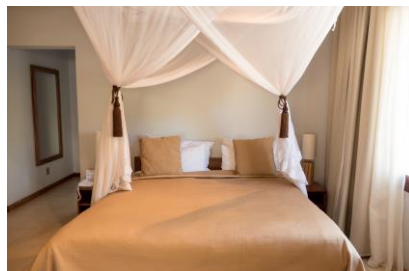

CINNAMON ROOMS

by zanzibar white sand
luxury villas & spa

CINNAMON DOUBLE ROOM

A sister property curated by Zanzibar White Sand Luxury Villas & Spa, the **Cinnamon Rooms** offer the perfect compromise between luxury and budget and offer access to all resort amenities including pool, spa and fitness room.

Located only 100 meters from the beautiful beach of Paje, all 3 rooms are within the same building with a garden-view and include: private room entrance, TV, Fridge, Safe, Tea/coffee amenities, A/C, Wi-Fi.

The Cinnamon Double room offers a large en-suite bedroom as well as a large private garden and terrace for a maximum comfort.

Cinnamon Double room	
Room available	1
Max. Occupancy	2 Adults (1 extra bed possible)
View	Garden
Terrace/Balcony	Yes
Private Pool	No
Surface in m ²	42 m ²
Bedroom / bathroom	1/1